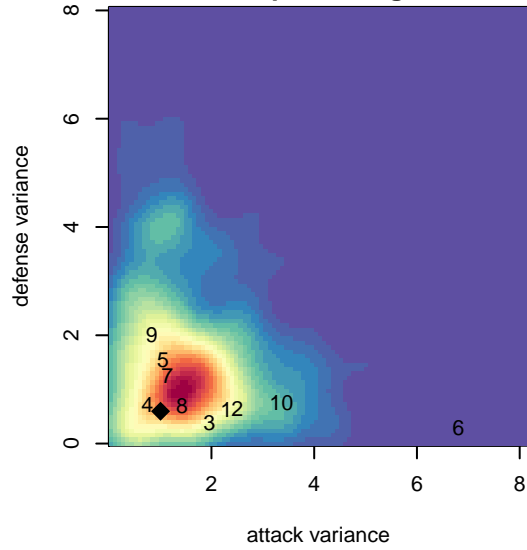

FC Portland White G04

FC Portland
 Portland, OR
 G04 total strength=1164
 attack=4.64 defense=2.69
 spr league = Spr OYS G04 Div 1 Red

alt names used:
 FC Portland 04G WHITE
 FC Portland 04G WHITE

Venues played:
 2017 OYS PTT Presidents Cup G04
 2017 Spr OYS G04 Division 1 Red

**attack and defense variance (black dot)
relative to other teams
and top 10 in region**

**attack and defense rating
relative to others at age
and all opponents in last 13 months**

Performance relative to 13 month average