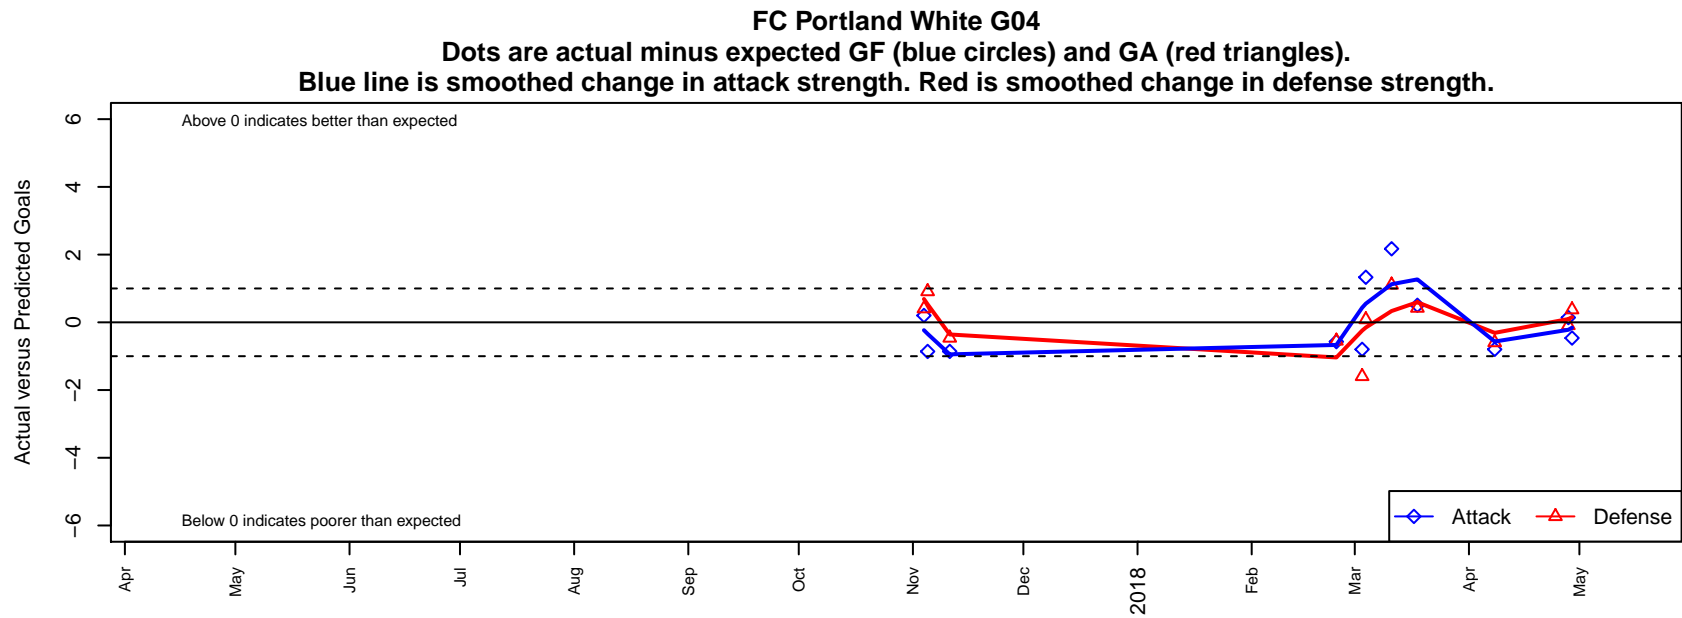

FC Portland White G04

FC Portland
 Portland, OR
 G04 total strength=1164
 attack=4.64 defense=2.69
 spr league = Spr OYS G04 Div 1 Red

alt names used:
 FC Portland 04G WHITE
 FC Portland 04G WHITE

Venues played:
 2017 OYS PTT Presidents Cup G04
 2017 Spr OYS G04 Division 1 Red

**attack and defense variance (black dot)
relative to other teams
and top 10 in region**

**attack and defense rating
relative to others at age
and all opponents in last 13 months**

Performance relative to 13 month average