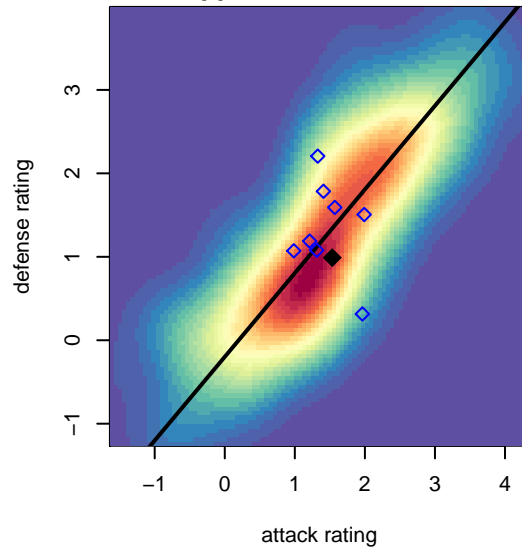

FC Portland White G04

FC Portland
 Portland, OR
 G04 total strength=1164
 attack=4.64 defense=2.69
 spr league = Spr OYS G04 Div 1 Red

alt names used:
 FC Portland 04G WHITE
 FC Portland 04G WHITE

Venues played:
 2017 OYS PTT Presidents Cup G04
 2017 Spr OYS G04 Division 1 Red

**attack and defense variance (black dot)
relative to other teams
and top 10 in region**

**attack and defense rating
relative to others at age
and all opponents in last 13 months**

Performance relative to 13 month average